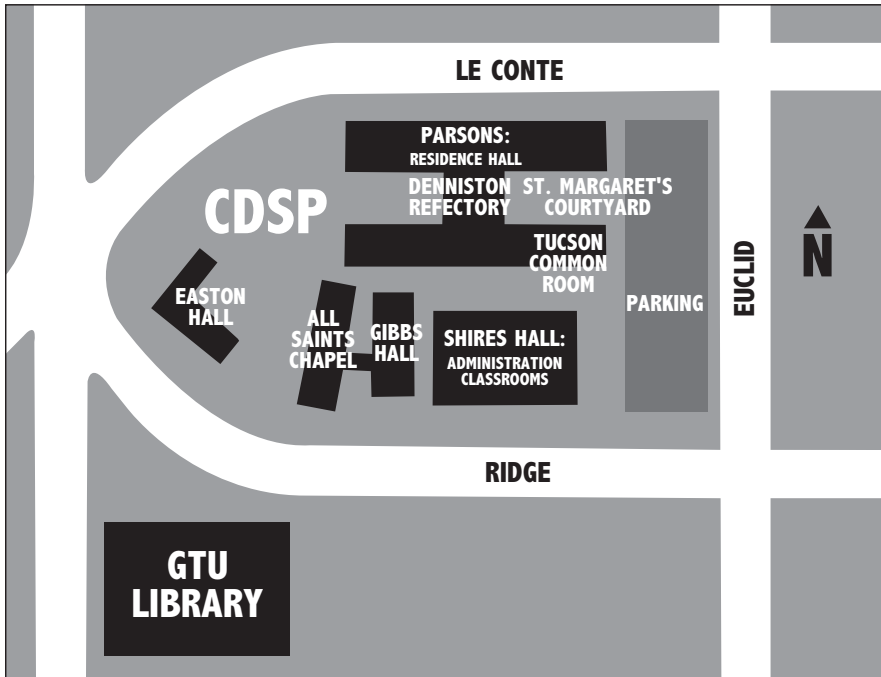

THE CDSP CAMPUS

Care has been taken to ensure the accuracy of information contained in the CDSP catalogue; the information, however, is susceptible to unintended error and is subject to changes and deletions without notification. Policies of the school are on file in the Minutes of the Trustees and Faculty. Documentation of accreditation, rules, and regulations are on file in administrative offices.

Catalog Production Staff Jan Parkin, Lynne Sharp, Margo Webster

Catalog Design Phil Porter