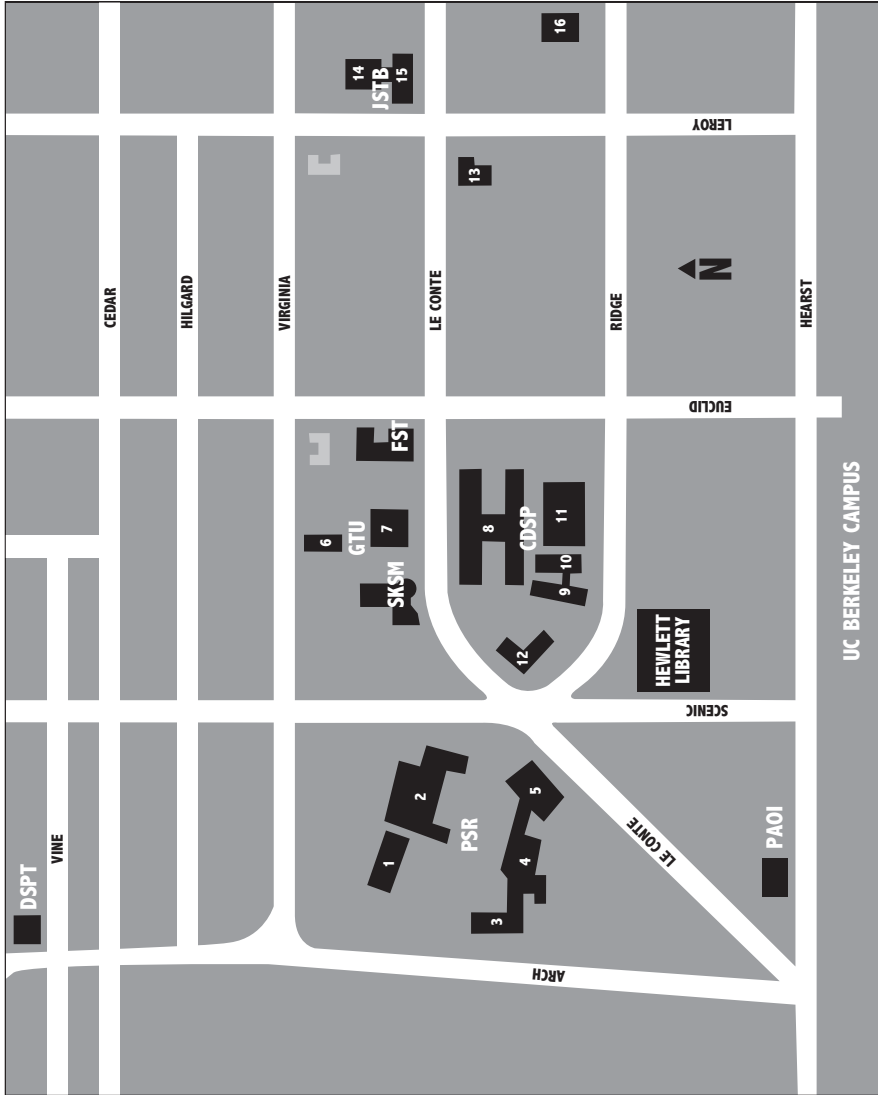

THE BAY AREA

CAR exit Interstate 80 on University Avenue, turn left (north) on Oxford, turn right (east) on Hearst, turn left (north) on Euclid, turn left (west) on Ridge Road

BART (Bay Area Rapid Transit) exit Berkeley Station, take #65 bus to Euclid and LeConte

AIRPORTS use ground transportation—BayPorter Express, Airport Connections, Bay Area Shuttle

THE GTU NEIGHBORHOOD

- DSPT**
2301 VINE
- PSR**
1798 SCENIC
1. MUDD
2. HOLBROOK
3. BENTON
4. D'AUTREMONT
5. CHAPEL
- SKSM**
2441 LECONTE
- GTU**
6. ANNEX
2452 VIRGINIA
- 7. 2465 LECONTE
FACULTY OFFICES
BOOKSTORE
CENTER FOR
JEWISH STUDIES
STUDENT AFFAIRS
STUDENT LOUNGE
- FST**
1712 EUCLID
- CDSP**
2451 RIDGE
8. PARSONS
9. CHAPEL
10. GIBBS
11. SHIRES
12. EASTON
- HEWLETT LIBRARY**
2400 RIDGE
- JSTB**
1735 LEROY
13. SHALOM
14. ALMA
15. CLAYER
16. CHARDIN
- PAOI**
2311 HEARST
PATRURCH ATHEMAGORAS
ORTHODOX INSTITUTE
-  **COSP FAMILY RESIDENCES**