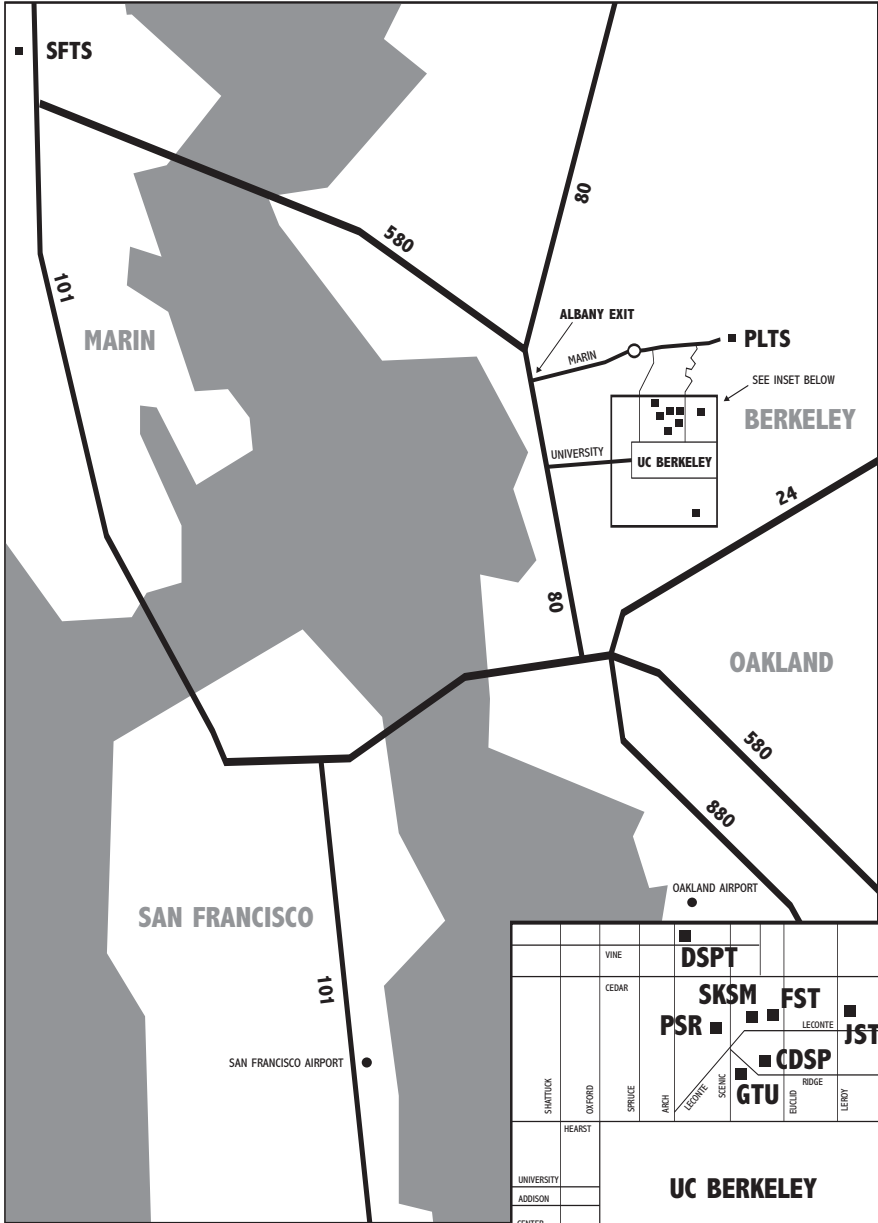

THE BAY AREA

CAR exit Interstate 80 on University Avenue, turn left (north) on Oxford, turn right (east) on Hearst, turn left (north) on Euclid, turn left (west) on Ridge Road

BART (Bay Area Rapid Transit) exit Berkeley Station, take #65 bus to Euclid and LeConte

AIRPORTS use ground transportation—BayPorter Express, Airport Connections, Bay Area Shuttle

THE GTU NEIGHBORHOOD

- DSPT**
2301 VINE
- PSR**
1798 SCENIC
1. MUDD
2. HOLBROOK
3. BENTON
4. D'AUTREMONT
5. CHAPEL
- SKSM**
2441 LECONTE
- GTU**
6. ANNEX
2452 VIRGINIA
- 7. 2465 LECONTE
FACULTY OFFICES
BOOKSTORE
CENTER FOR
JEWISH STUDIES
STUDENT AFFAIRS
STUDENT LOUNGE
- FST**
1712 EUCLID
- CDSP**
2451 RIDGE
8. PARSONS
9. CHAPEL
10. GIBBS
11. SHIRES
12. EASTON
- HEWLETT LIBRARY**
2400 RIDGE
- JSTB**
1735 LEROY
13. SHALOM
14. ALMA
15. CLAYER
16. CHARDIN
- PAOI**
2311 HEARST
PATRURCH ATHEMAGORAS
ORTHODOX INSTITUTE
-  **COSP FAMILY RESIDENCES**